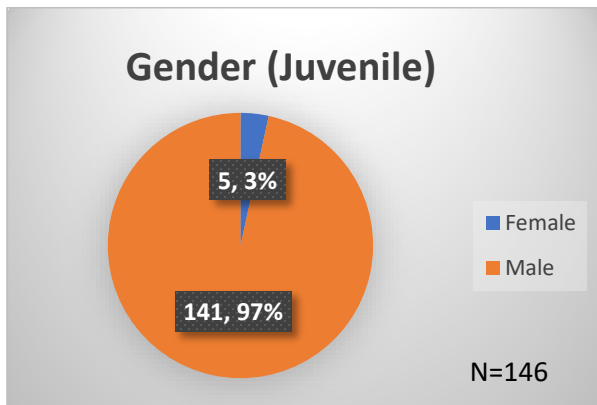

### Friday Morning Midnight Count

Total # of probation Involved youth<sup>1</sup>: 1,215

<sup>1</sup> Probation Active: Any youth who is pending sentencing with an active social history, has been formally placed on probation or supervision with Cook County Juvenile Probation on the date of the report.