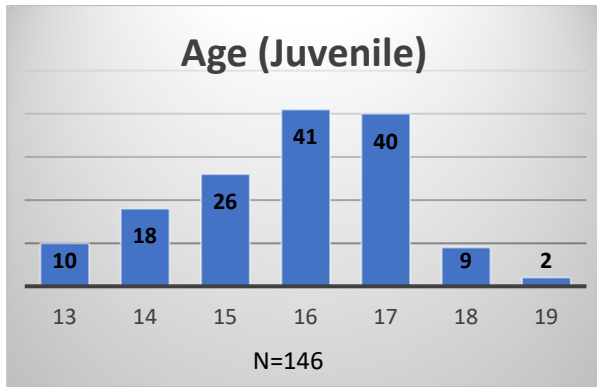

### Friday Morning Midnight Count

Total # of probation Involved youth<sup>1</sup>: 1,215

<sup>1</sup> Probation Active: Any youth who is pending sentencing with an active social history, has been formally placed on probation or supervision with Cook County Juvenile Probation on the date of the report.