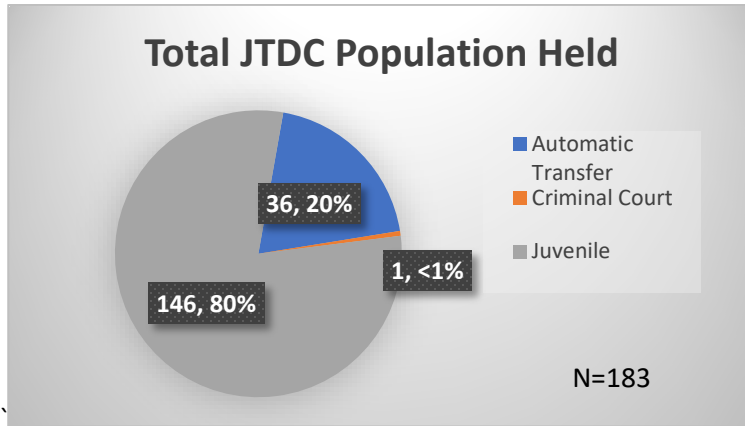

## Demographics for JTDC Population

### Friday Morning Midnight Count

Total # of probation Involved youth<sup>1</sup>: 1,215

<sup>1</sup> Probation Active: Any youth who is pending sentencing with an active social history, has been formally placed on probation or supervision with Cook County Juvenile Probation on the date of the report.